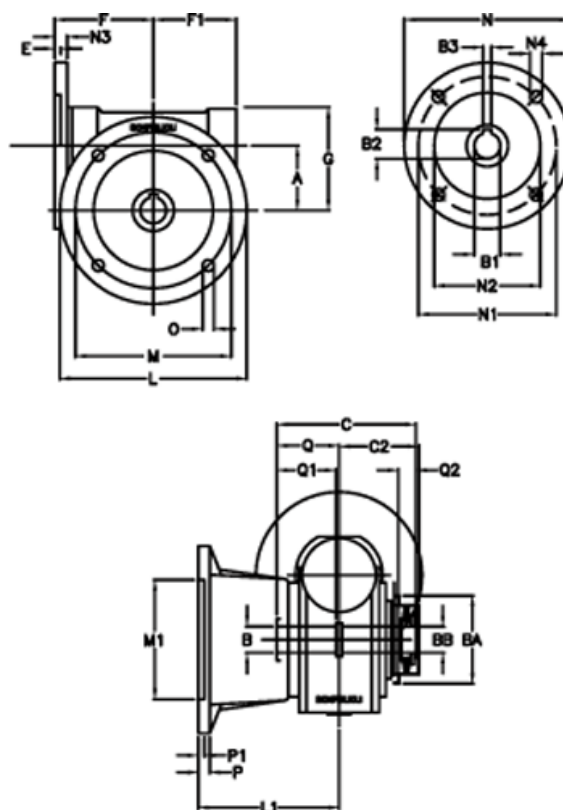

Article number: 390204401062836

Description: Worm Gear with Torque Limiter
VF 44-L2-FA-10-P71B14

Measures

a = 44.6	C2 = 48	m = 87	P = 9
B = 18	Description = VF 44FA-xx-71B14	M1 = 60	P1 = 7
B1 E7 = 14	E = 2	N = 105	Q = 32.0
B2 = 16.3	F = 65	N1 = 85	Q1 = 32
B3 H9 = 5	F1 = 54	N2 = 70	Q2 = 12
BA = 40	g = 71	N3 = 10.0	
BB H7 = 11	L = 110	N4 = 7.0	
C = 79	L1 = 90	O = 8.5	